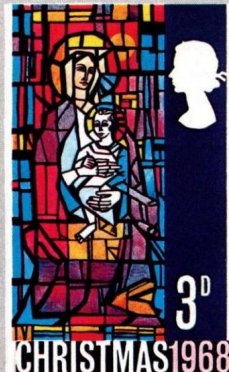

# Unaccepted Stamp Designs

The designs featured this month are a selection of those which were not accepted for the 1968 Christmas stamp issue of 25 November 1968.

Arnold Machin

John Norris Wood

Bradbury Wilkinson & Co.