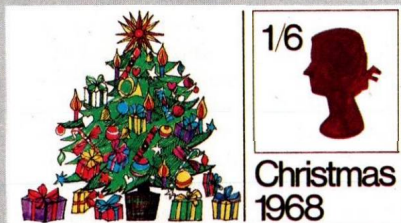

# Unaccepted Stamp Designs

The designs featured this month are a selection of those which were not accepted for the 1968 Christmas stamp issue of 25 November 1968.

Arnold Machin

John Norris Wood

Bradbury Wilkinson & Co.